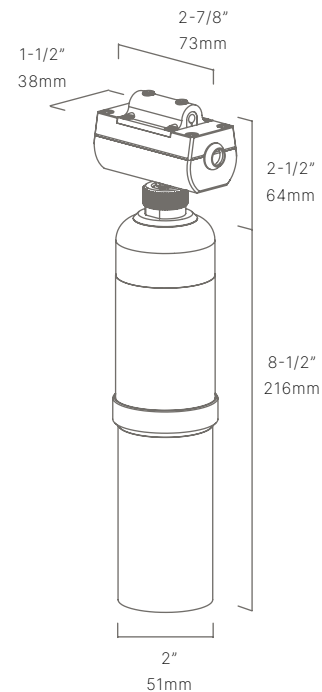

P. 760.931.2910

O. 2742 Loker Ave. W Carlsbad CA 92010

W. www.auroralight.com

MADE IN USA
WITH DOMESTIC & IMPORTED MATERIALS